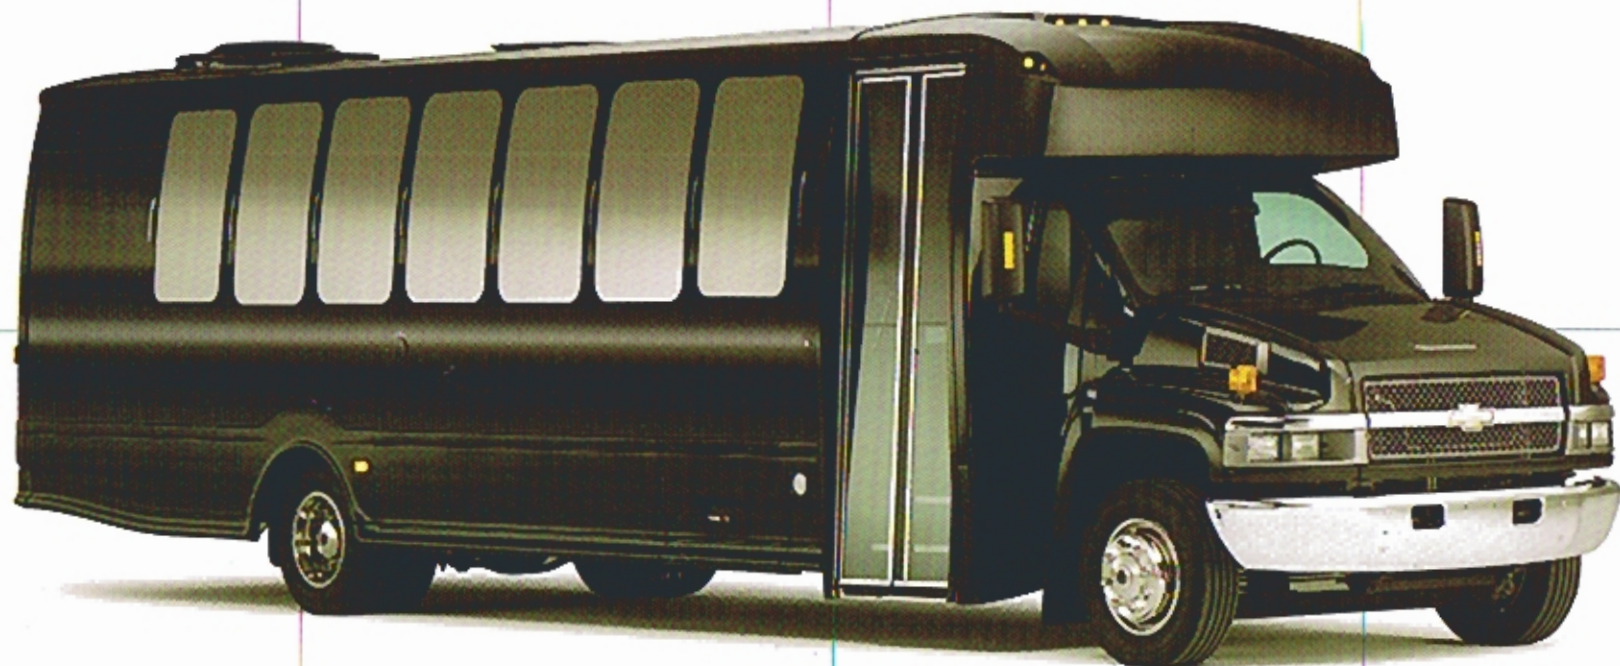

LIMO COACH

LIMO COACH

The true definition of "flagship," the Turtle Top Limo Coach represents the best of the best. Luxurious floor plans and finish options are applied to Odyssey and Odyssey XL models to create transportation that is the height of elegance.

SPECIFICATIONS

- Exterior Height: 10' 4" 124"
- Exterior Width: 8' 5" 101"
- Interior Height: 6' 8" 80"
- Interior Width: 8' 2" 98"
- Door Width: 29" 29"
- Ground to 1st Step: 1" 11"-12"

FEATURES

- High quality GM 5500 or Ford E450 chassis
- Aerodynamic automotive styling
- Clear view 42" vista bronze windows
- Luxurious limo suspension seating
- Limo interior with fiber optics
- Beverage console with rock and champagne glass racks
- Dual TV audio/video stereo package

- Overhead luggage
- Steel roll cage with full perimeter steel floor
- Industry-leading body and air conditioning warranty

TURTLETOP

800.296.2105 www.turtletop.com

LIMO COACH