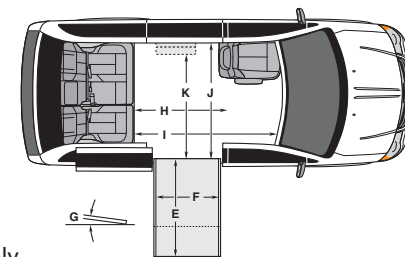

This year marks the 20th anniversary of the Entervan, and we can confidently say that this flagship of our mobility fleet has never looked better!

The strong, muscular lines of the 2011 Chrysler/Dodge minivans create an SUV feel while maintaining a minivan's roominess and convenience. And with a more refined, spacious interior and added comforts like a rear fold-down footrest, there's never been a better time to get behind the wheel of an Entervan.

Try it on for size today at your local BraunAbility Dealer!

Remote Control
The accessible functions are controlled by the OEM remote and several interior switches placed for your convenience.